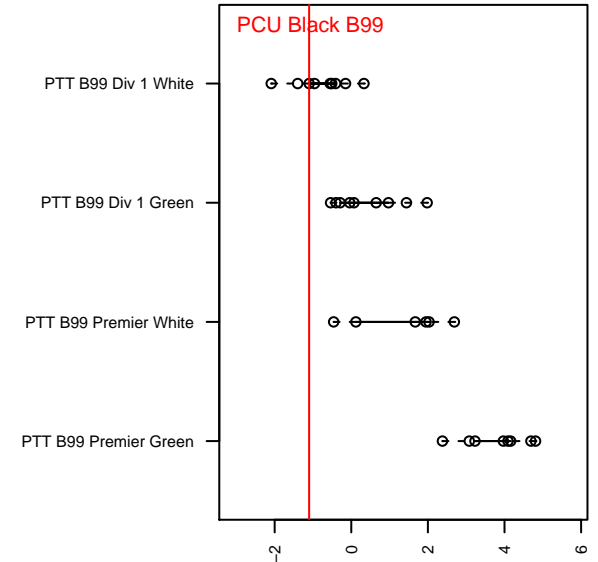

PCU Black B99

Portland City United SC
 Portland, OR
 B99 total strength=1140
 attack=3.96 defense=2.66
 fall league = PTT B99 Div 1 White

alt names used:
 Portland City United
 PORTLAND CITY UNITED SC PCU99 BLACK
 PCU 99B Black
 PORTLAND CITY UNITED SCPCU99 BLACK
 PCU 99B Black

Venues played:
 2015 Clash At the Border Gold U16
 2015 PCU Summer Classic U16
 2015 Oswego Nike Cup Silver U16
 2015 PTT B99 Division 1 White
 2015 OYS Presidents Cup B99

PCU Black B99
 Dots are actual minus expected GF (blue circles) and GA (red triangles).
 Blue line is smoothed change in attack strength. Red is smoothed change in defense strength.

**attack and defense variance (black dot)
relative to other teams
and top 10 in region**

**attack and defense rating
relative to others at age
and all opponents in last 13 months**

Performance relative to 13 month average