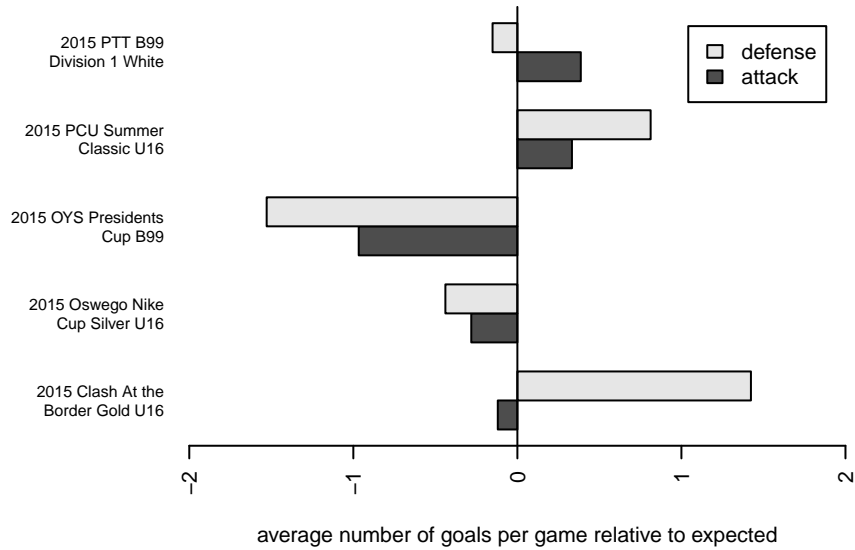

PCU Black B99

Portland City United SC
 Portland, OR
 B99 total strength=1140
 attack=3.96 defense=2.66
 fall league = PTT B99 Div 1 White

alt names used:
 Portland City United
 PORTLAND CITY UNITED SC PCU99 BLACK
 PCU 99B Black
 PORTLAND CITY UNITED SCPCU99 BLACK
 PCU 99B Black

Venues played:
 2015 Clash At the Border Gold U16
 2015 PCU Summer Classic U16
 2015 Oswego Nike Cup Silver U16
 2015 PTT B99 Division 1 White
 2015 OYS Presidents Cup B99

PCU Black B99
 Dots are actual minus expected GF (blue circles) and GA (red triangles).
 Blue line is smoothed change in attack strength. Red is smoothed change in defense strength.

**attack and defense variance (black dot)
relative to other teams
and top 10 in region**

**attack and defense rating
relative to others at age
and all opponents in last 13 months**

Performance relative to 13 month average