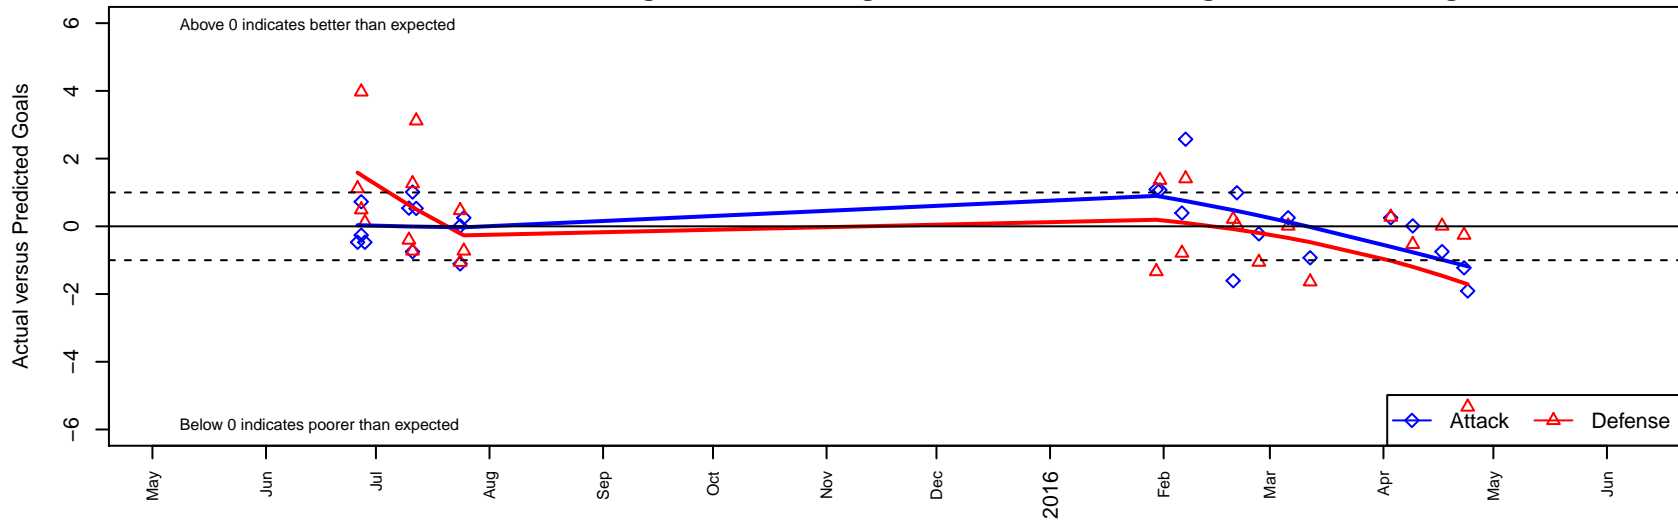

PCU Black B99

Portland City United SC
 Portland, OR
 B99 total strength=1140
 attack=3.96 defense=2.66
 fall league = PTT B99 Div 1 White

alt names used:
 Portland City United
 PORTLAND CITY UNITED SC PCU99 BLACK
 PCU 99B Black
 PORTLAND CITY UNITED SCPCU99 BLACK
 PCU 99B Black

Venues played:
 2015 Clash At the Border Gold U16
 2015 PCU Summer Classic U16
 2015 Oswego Nike Cup Silver U16
 2015 PTT B99 Division 1 White
 2015 OYS Presidents Cup B99

PCU Black B99
 Dots are actual minus expected GF (blue circles) and GA (red triangles).
 Blue line is smoothed change in attack strength. Red is smoothed change in defense strength.

**attack and defense variance (black dot)
relative to other teams
and top 10 in region**

**attack and defense rating
relative to others at age
and all opponents in last 13 months**

Performance relative to 13 month average